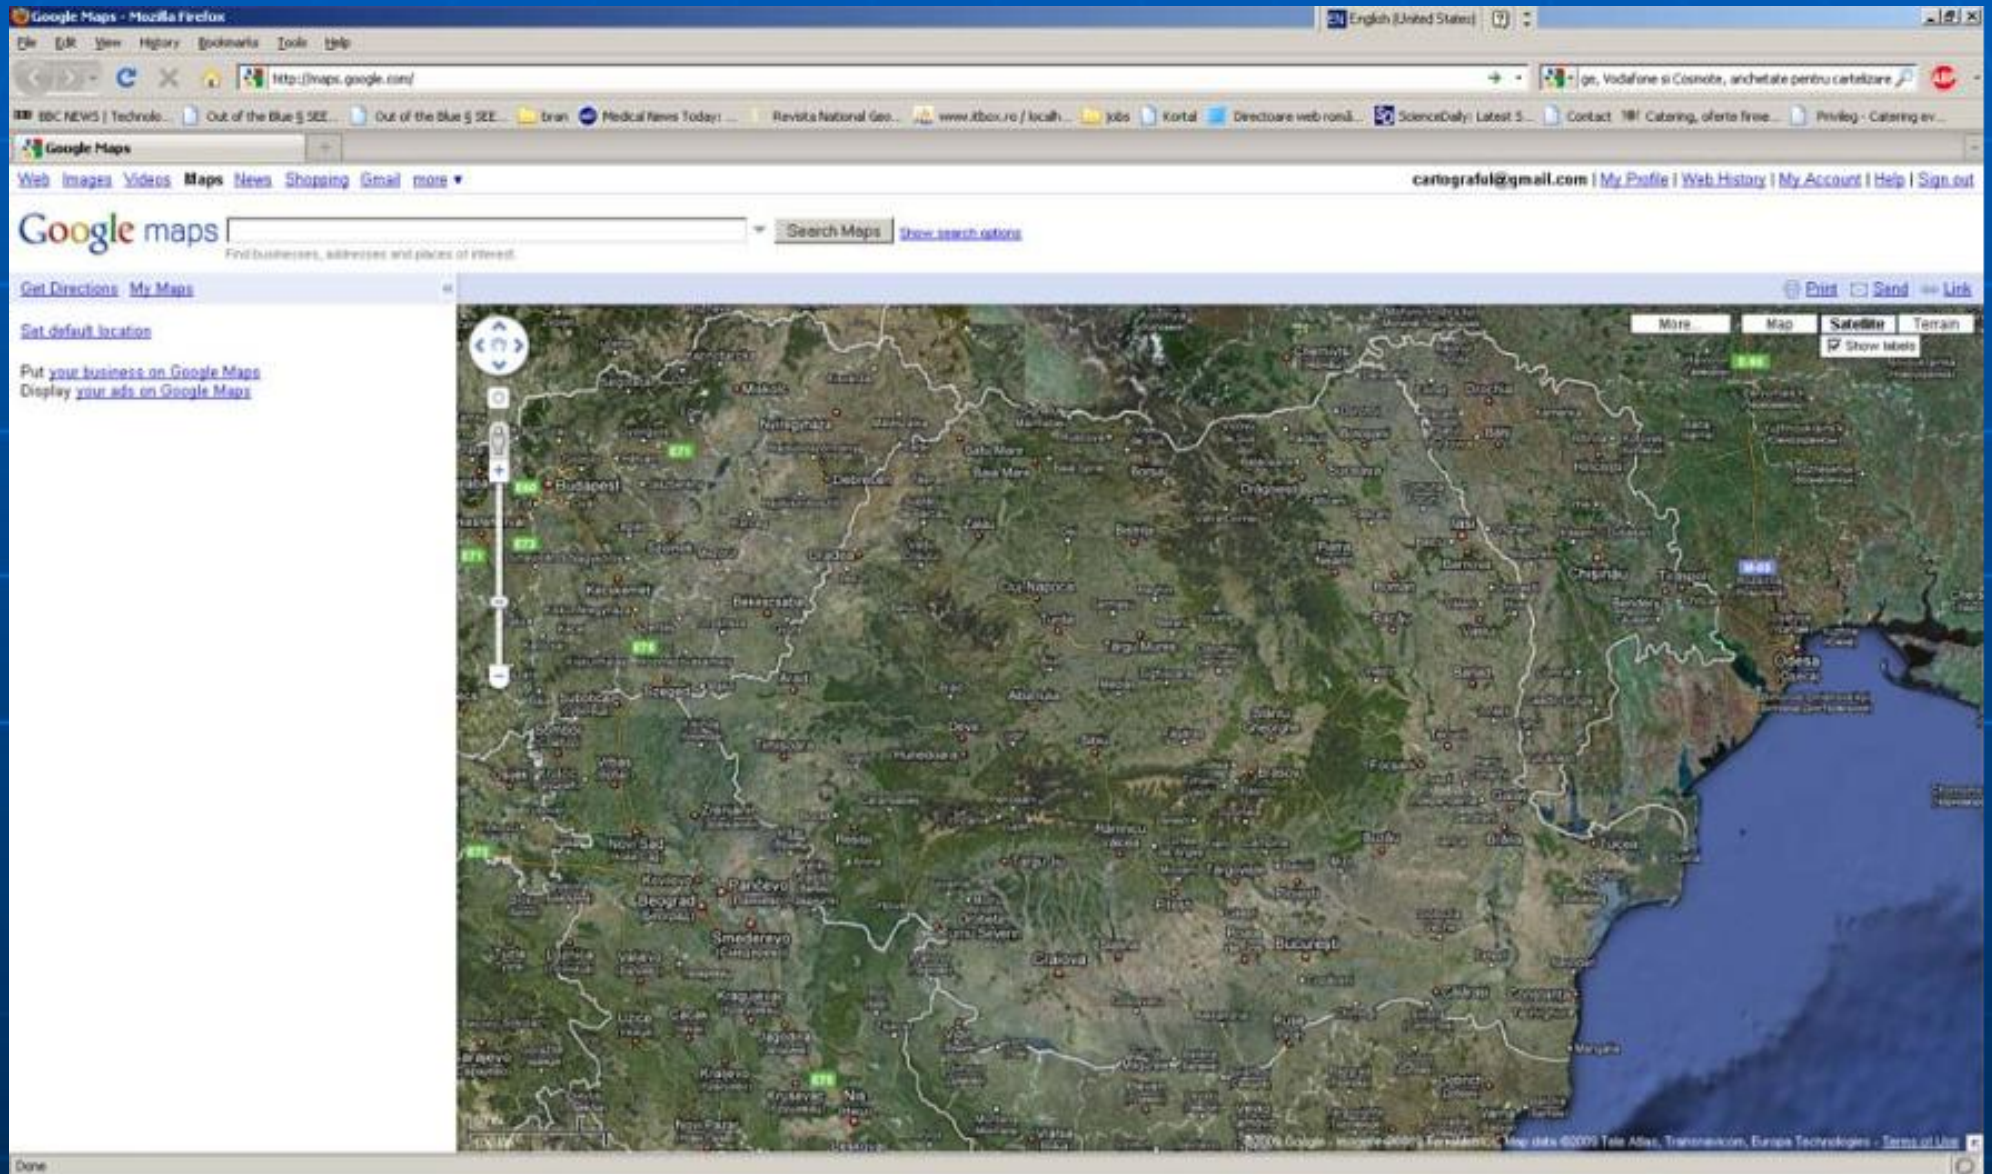

Ce este Google Maps?